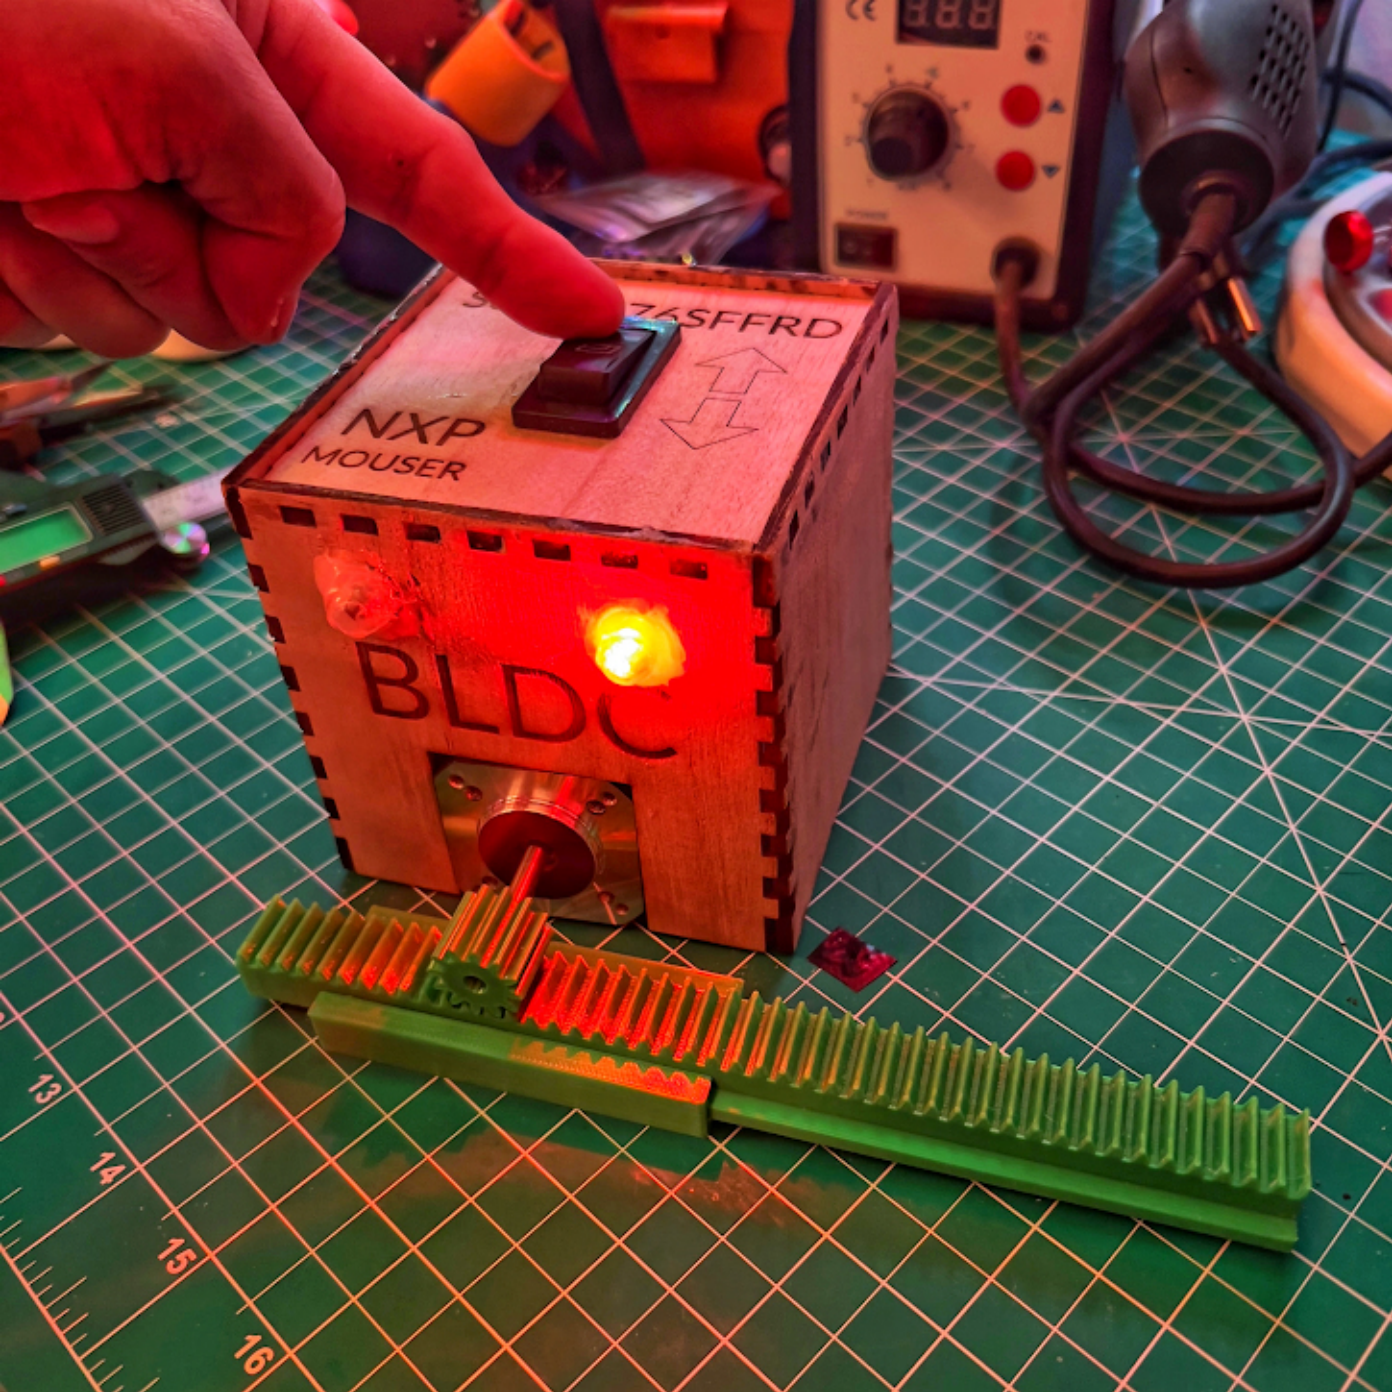

M.B. PARKS | 2025 (JAN-JUN)

VDD GND PTB4 PTE11 PTD0 PTD1

*NXP Adapter Board  
v0.1a  
Green Shoe Garage*

acer

NXP  
MOUSER

76SFFRD

BLDC

13  
14  
15  
16

DRY RUB  
SEASONING MIX

whole  
peppercorn  
grinder

Michael  
B  
Call

A photograph of a large, textured tree trunk in a rural setting. A weathered wooden plank is nailed horizontally across the trunk, with the words "YOU ARE HERE" painted in black, hand-drawn capital letters. In the background, there is a large wooden building with a corrugated metal roof, a smaller wooden structure, and a wooden fence. The ground is covered with dry, brown leaves and bare branches, suggesting a late autumn or winter scene. The sky is clear and blue.

USR  
PWR

seeed studio

Model: XIAO-RP2350

FCC CE

R

B

*fabricated by  
Green Shoe Garage*

"Coral" Parks