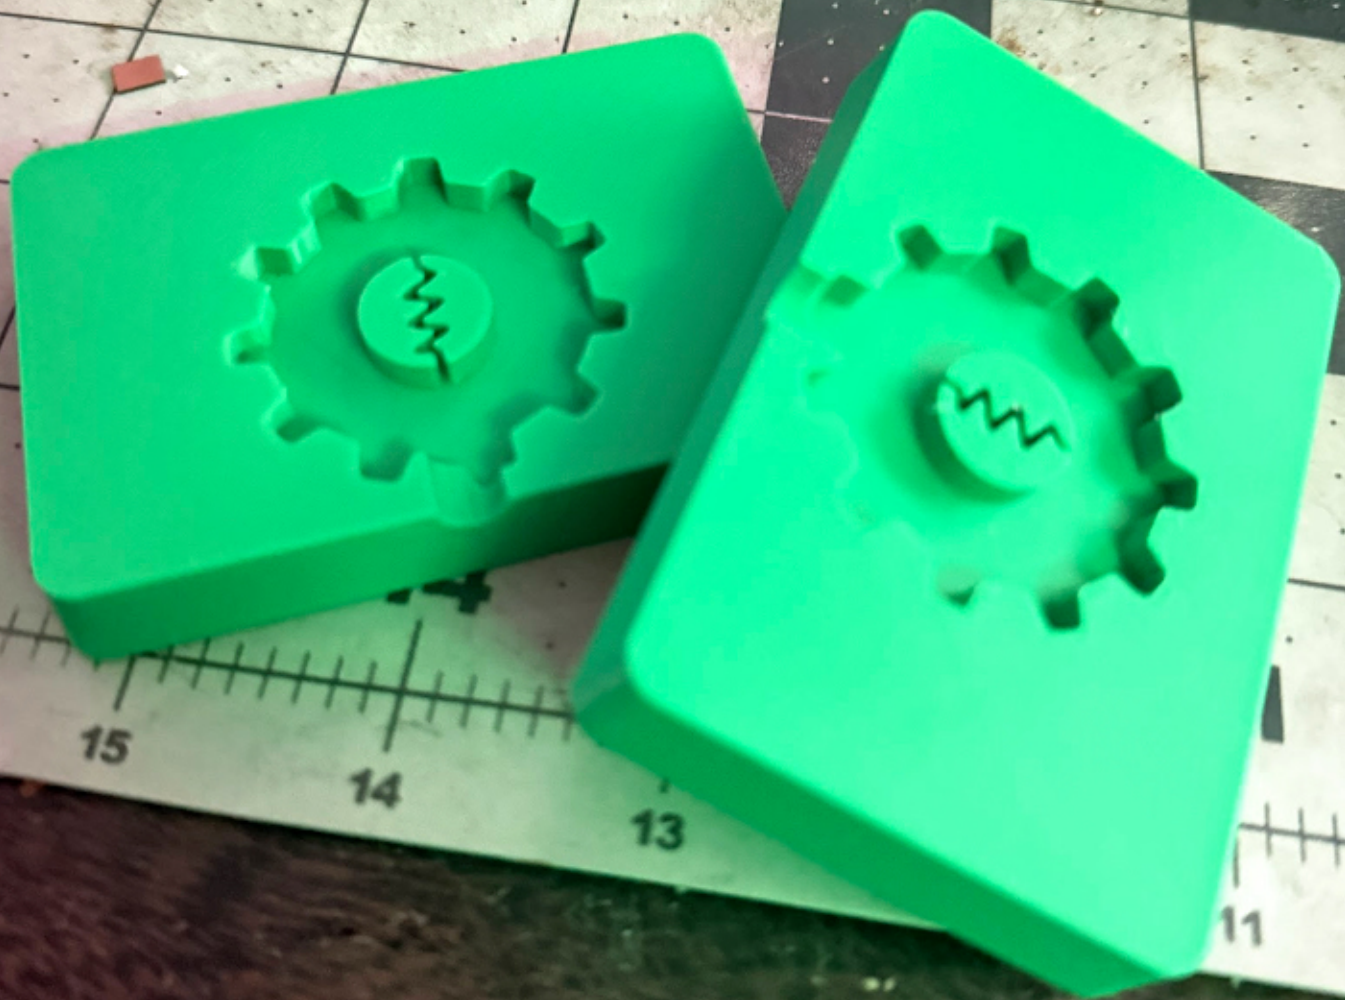

DRY RUB  
SEASONING MIX

whole  
peppercorn  
grinder

Michael  
B  
Call

A photograph of a large, textured tree trunk in a rural setting. A weathered wooden plank is nailed horizontally across the trunk, with the words "YOU ARE HERE" painted in black, hand-drawn capital letters. In the background, there is a large wooden building with a corrugated metal roof, a smaller wooden structure, and a wooden fence. The ground is covered with dry, brown leaves and bare branches, suggesting a late autumn or winter scene. The sky is clear and blue.

USR  
PWR

seeed studio

Model: XIAO-RP2350

FCC CE

R

B

*fabricated by  
Green Shoe Garage*

"Coral" Parks